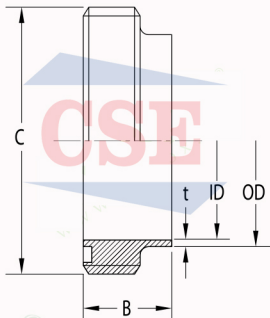

# SMS Union

**SMS Union  
Dimension (mm)**

Size (Inch)	OD / ID x t	A	B
1.0"	25.4 / 22.4 x 1.5	51.0	35.5
1.5"	38.1 / 35.1 x 1.5	74.0	40.0
2.0"	50.8 / 47.8 x 1.5	84.0	41.0
2.5"	63.5 / 60.5 x 1.5	100.0	45.0
3.0"	76.2 / 73.2 x 1.5	114.0	47.0
4.0"	101.6 / 97.6 x 2.0	138.0	51.0
4.0"	101.6 / 97.6 x 2.0	150.0	56.0
4.0"	101.6 / 97.6 x 2.0	150.0	65.0

**SMS Union-Nut  
Dimension (mm)**

Size (Inch)	A	B	C	D
1.0"	51.0	19.0	40 x 1/6	32.3
1.5"	74.0	23.0	60 x 1/6	48.5
2.0"	84.0	24.0	70 x 1/6	61.0
2.5"	100.0	28.0	85 x 1/6	74.0
3.0"	114.0	30.0	98 x 1/6	87.0
4.0"	138.0	31.0	125 x 1/4	113.0
4.0"	150.0	31.0	132 x 1/6	117.0
4.0"	150.0	45.0	132 x 1/6	117.0

**SMS Union-Male Part  
Dimension (mm)**

Size (Inch)	OD / ID x t	B	C
1.0"	25.4 / 22.4 x 1.5	19.0	40 x 1/6
1.5"	38.1 / 35.1 x 1.5	23.0	60 x 1/6
2.0"	50.8 / 47.8 x 1.5	24.0	70 x 1/6
2.5"	63.5 / 60.5 x 1.5	28.0	85 x 1/6
3.0"	76.2 / 73.2 x 1.5	30.0	98 x 1/6
4.0"	101.6 / 97.6 x 2.0	30.0	125 x 1/4
4.0"	101.6 / 97.6 x 2.0	35.0	132 x 1/6
4.0"	101.6 / 97.6 x 2.0	40.0	132 x 1/6

# SMS Union

**SMS Union-Liner  
Dimension (mm)**

Size (Inch)	OD / ID x t	A	B
1.0"	25.4 / 22.4 x 1.5	35.5	15.5
1.5"	38.1 / 35.1 x 1.5	55.0	16.0
2.0"	50.8 / 47.8 x 1.5	65.0	17.0
2.5"	63.5 / 60.5 x 1.5	80.0	17.0
3.0"	76.2 / 73.2 x 1.5	93.0	19.0
4.0"	101.6 / 97.6 x 2.0	118.0	19.0
4.0"	101.6 / 97.6 x 2.0	127.0	19.0