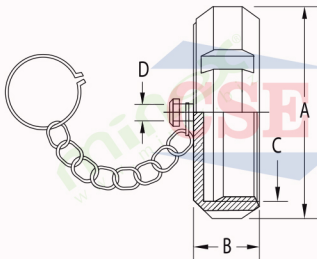

**SMS Union-Male Part  
Dimension (mm)**

Size (Inch)	OD / ID x t	B	C
1.0"	25.4 / 22.4 x 1.5	19.0	40 x 1/6
1.5"	38.1 / 35.1 x 1.5	23.0	60 x 1/6
2.0"	50.8 / 47.8 x 1.5	24.0	70 x 1/6
2.5"	63.5 / 60.5 x 1.5	28.0	85 x 1/6
3.0"	76.2 / 73.2 x 1.5	30.0	98 x 1/6
4.0"	101.6 / 97.6 x 2.0	30.0	125 x 1/4
4.0"	101.6 / 97.6 x 2.0	35.0	132 x 1/6
4.0"	101.6 / 97.6 x 2.0	40.0	132 x 1/6

# SMS Union

**SMS Union-Liner  
Dimension (mm)**

Size (Inch)	OD / ID x t	A	B
1.0"	25.4 / 22.4 x 1.5	35.5	15.5
1.5"	38.1 / 35.1 x 1.5	55.0	16.0
2.0"	50.8 / 47.8 x 1.5	65.0	17.0
2.5"	63.5 / 60.5 x 1.5	80.0	17.0
3.0"	76.2 / 73.2 x 1.5	93.0	19.0
4.0"	101.6 / 97.6 x 2.0	118.0	19.0
4.0"	101.6 / 97.6 x 2.0	127.0	19.0

**Square Type**

**L - Type**

**SMS Union-Gasket  
Dimension (mm)**

Size (Inch)	A	B	C1	C2
1.0"	32.0	5.5	25.0	22.4
1.5"	48.0	5.5	38.0	38.1
2.0"	61.0	5.5	51.0	47.8
2.5"	73.5	5.5	63.6	60.5
3.0"	86.0	5.5	76.0	73.5
4.0"	113.5	5.5	101.6	97.6

**SMS Union-Blank  
Dimension (mm)**

Size (Inch)	A	B	C	D
1.0"	35.5	31.5	3.5	4.0
1.5"	55.5	47.5	4.0	4.0
2.0"	65.0	60.0	4.0	5.0
2.5"	80.0	73.0	4.0	5.0
3.0"	93.0	86.0	4.0	6.0
4.0"	126.5	116.0	4.0	7.0

**SMS Union-Blank Nut With Chain  
Dimension (mm)**