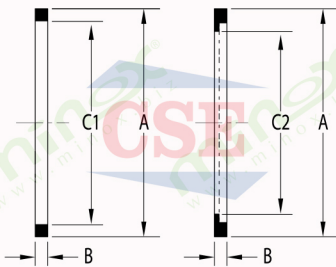

**SMS Union-Nut  
Dimension (mm)**

Size (Inch)	A	B	C	D
1.0"	51.0	19.0	40 x 1/6	32.3
1.5"	74.0	23.0	60 x 1/6	48.5
2.0"	84.0	24.0	70 x 1/6	61.0
2.5"	100.0	28.0	85 x 1/6	74.0
3.0"	114.0	30.0	98 x 1/6	87.0
4.0"	138.0	31.0	125 x 1/4	113.0
4.0"	150.0	31.0	132 x 1/6	117.0
4.0"	150.0	45.0	132 x 1/6	117.0

**SMS Union-Male Part  
Dimension (mm)**

Size (Inch)	OD / ID x t	B	C
1.0"	25.4 / 22.4 x 1.5	19.0	40 x 1/6
1.5"	38.1 / 35.1 x 1.5	23.0	60 x 1/6
2.0"	50.8 / 47.8 x 1.5	24.0	70 x 1/6
2.5"	63.5 / 60.5 x 1.5	28.0	85 x 1/6
3.0"	76.2 / 73.2 x 1.5	30.0	98 x 1/6
4.0"	101.6 / 97.6 x 2.0	30.0	125 x 1/4
4.0"	101.6 / 97.6 x 2.0	35.0	132 x 1/6
4.0"	101.6 / 97.6 x 2.0	40.0	132 x 1/6

# SMS Union

**SMS Union-Liner  
Dimension (mm)**

Size (Inch)	OD / ID x t	A	B
1.0"	25.4 / 22.4 x 1.5	35.5	15.5
1.5"	38.1 / 35.1 x 1.5	55.0	16.0
2.0"	50.8 / 47.8 x 1.5	65.0	17.0
2.5"	63.5 / 60.5 x 1.5	80.0	17.0
3.0"	76.2 / 73.2 x 1.5	93.0	19.0
4.0"	101.6 / 97.6 x 2.0	118.0	19.0
4.0"	101.6 / 97.6 x 2.0	127.0	19.0

**Square Type**

**L - Type**

**SMS Union-Gasket  
Dimension (mm)**

Size (Inch)	A	B	C1	C2
1.0"	32.0	5.5	25.0	22.4
1.5"	48.0	5.5	38.0	38.1
2.0"	61.0	5.5	51.0	47.8
2.5"	73.5	5.5	63.6	60.5
3.0"	86.0	5.5	76.0	73.5
4.0"	113.5	5.5	101.6	97.6