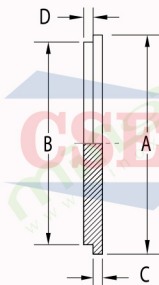

**SMS Union-Male Part  
Dimension (mm)**

Size (Inch)	OD / ID x t	B	C
1.0"	25.4 / 22.4 x 1.5	19.0	40 x 1/6
1.5"	38.1 / 35.1 x 1.5	23.0	60 x 1/6
2.0"	50.8 / 47.8 x 1.5	24.0	70 x 1/6
2.5"	63.5 / 60.5 x 1.5	28.0	85 x 1/6
3.0"	76.2 / 73.2 x 1.5	30.0	98 x 1/6
4.0"	101.6 / 97.6 x 2.0	30.0	125 x 1/4
4.0"	101.6 / 97.6 x 2.0	35.0	132 x 1/6
4.0"	101.6 / 97.6 x 2.0	40.0	132 x 1/6

# SMS Union

**SMS Union-Liner  
Dimension (mm)**

Size (Inch)	OD / ID x t	A	B
1.0"	25.4 / 22.4 x 1.5	35.5	15.5
1.5"	38.1 / 35.1 x 1.5	55.0	16.0
2.0"	50.8 / 47.8 x 1.5	65.0	17.0
2.5"	63.5 / 60.5 x 1.5	80.0	17.0
3.0"	76.2 / 73.2 x 1.5	93.0	19.0
4.0"	101.6 / 97.6 x 2.0	118.0	19.0
4.0"	101.6 / 97.6 x 2.0	127.0	19.0

**Square Type**

**L - Type**

**SMS Union-Gasket  
Dimension (mm)**

Size (Inch)	A	B	C1	C2
1.0"	32.0	5.5	25.0	22.4
1.5"	48.0	5.5	38.0	38.1
2.0"	61.0	5.5	51.0	47.8
2.5"	73.5	5.5	63.6	60.5
3.0"	86.0	5.5	76.0	73.5
4.0"	113.5	5.5	101.6	97.6

**SMS Union-Blank  
Dimension (mm)**

Size (Inch)	A	B	C	D
1.0"	35.5	31.5	3.5	4.0
1.5"	55.5	47.5	4.0	4.0
2.0"	65.0	60.0	4.0	5.0
2.5"	80.0	73.0	4.0	5.0
3.0"	93.0	86.0	4.0	6.0
4.0"	126.5	116.0	4.0	7.0

**SMS Union-Blank Nut With Chain  
Dimension (mm)**