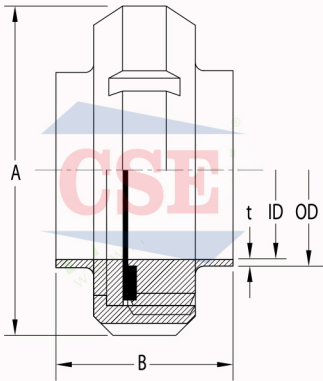

# SMS Union

**SMS Union  
Dimension (mm)**

Size (Inch)	OD / ID x t	A	B
1.0"	25.4 / 22.4 x 1.5	51.0	35.5
1.5"	38.1 / 35.1 x 1.5	74.0	40.0
2.0"	50.8 / 47.8 x 1.5	84.0	41.0
2.5"	63.5 / 60.5 x 1.5	100.0	45.0
3.0"	76.2 / 73.2 x 1.5	114.0	47.0
4.0"	101.6 / 97.6 x 2.0	138.0	51.0
4.0"	101.6 / 97.6 x 2.0	150.0	56.0
4.0"	101.6 / 97.6 x 2.0	150.0	65.0

**SMS Union-Nut  
Dimension (mm)**

Size (Inch)	A	B	C	D
1.0"	51.0	19.0	40 x 1/6	32.3
1.5"	74.0	23.0	60 x 1/6	48.5
2.0"	84.0	24.0	70 x 1/6	61.0
2.5"	100.0	28.0	85 x 1/6	74.0
3.0"	114.0	30.0	98 x 1/6	87.0
4.0"	138.0	31.0	125 x 1/4	113.0
4.0"	150.0	31.0	132 x 1/6	117.0
4.0"	150.0	45.0	132 x 1/6	117.0

**SMS Union-Male Part  
Dimension (mm)**

Size (Inch)	OD / ID x t	B	C
1.0"	25.4 / 22.4 x 1.5	19.0	40 x 1/6
1.5"	38.1 / 35.1 x 1.5	23.0	60 x 1/6
2.0"	50.8 / 47.8 x 1.5	24.0	70 x 1/6
2.5"	63.5 / 60.5 x 1.5	28.0	85 x 1/6
3.0"	76.2 / 73.2 x 1.5	30.0	98 x 1/6
4.0"	101.6 / 97.6 x 2.0	30.0	125 x 1/4
4.0"	101.6 / 97.6 x 2.0	35.0	132 x 1/6
4.0"	101.6 / 97.6 x 2.0	40.0	132 x 1/6

**Square Type**

**L - Type**

**SMS Union-Gasket  
Dimension (mm)**

Size (Inch)	A	B	C1	C2
1.0"	32.0	5.5	25.0	22.4
1.5"	48.0	5.5	38.0	38.1
2.0"	61.0	5.5	51.0	47.8
2.5"	73.5	5.5	63.6	60.5
3.0"	86.0	5.5	76.0	73.5
4.0"	113.5	5.5	101.6	97.6