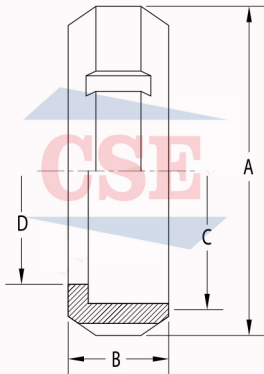

# SMS Union

**SMS Union  
Dimension (mm)**

Size (Inch)	OD / ID x t	A	B
1.0"	25.4 / 22.4 x 1.5	51.0	35.5
1.5"	38.1 / 35.1 x 1.5	74.0	40.0
2.0"	50.8 / 47.8 x 1.5	84.0	41.0
2.5"	63.5 / 60.5 x 1.5	100.0	45.0
3.0"	76.2 / 73.2 x 1.5	114.0	47.0
4.0"	101.6 / 97.6 x 2.0	138.0	51.0
4.0"	101.6 / 97.6 x 2.0	150.0	56.0
4.0"	101.6 / 97.6 x 2.0	150.0	65.0

**SMS Union-Nut  
Dimension (mm)**

Size (Inch)	A	B	C	D
1.0"	51.0	19.0	40 x 1/6	32.3
1.5"	74.0	23.0	60 x 1/6	48.5
2.0"	84.0	24.0	70 x 1/6	61.0
2.5"	100.0	28.0	85 x 1/6	74.0
3.0"	114.0	30.0	98 x 1/6	87.0
4.0"	138.0	31.0	125 x 1/4	113.0
4.0"	150.0	31.0	132 x 1/6	117.0
4.0"	150.0	45.0	132 x 1/6	117.0

**SMS Union-Male Part  
Dimension (mm)**

Size (Inch)	OD / ID x t	B	C
1.0"	25.4 / 22.4 x 1.5	19.0	40 x 1/6
1.5"	38.1 / 35.1 x 1.5	23.0	60 x 1/6
2.0"	50.8 / 47.8 x 1.5	24.0	70 x 1/6
2.5"	63.5 / 60.5 x 1.5	28.0	85 x 1/6
3.0"	76.2 / 73.2 x 1.5	30.0	98 x 1/6
4.0"	101.6 / 97.6 x 2.0	30.0	125 x 1/4
4.0"	101.6 / 97.6 x 2.0	35.0	132 x 1/6
4.0"	101.6 / 97.6 x 2.0	40.0	132 x 1/6

# SMS Union

**SMS Union-Liner  
Dimension (mm)**

Size (Inch)	OD / ID x t	A	B
1.0"	25.4 / 22.4 x 1.5	35.5	15.5
1.5"	38.1 / 35.1 x 1.5	55.0	16.0
2.0"	50.8 / 47.8 x 1.5	65.0	17.0
2.5"	63.5 / 60.5 x 1.5	80.0	17.0
3.0"	76.2 / 73.2 x 1.5	93.0	19.0
4.0"	101.6 / 97.6 x 2.0	118.0	19.0
4.0"	101.6 / 97.6 x 2.0	127.0	19.0