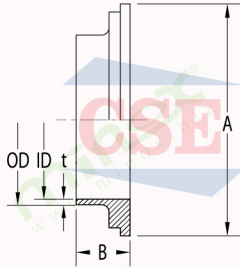

**SMS Union-Nut  
Dimension (mm)**

Size (Inch)	A	B	C	D
1.0"	51.0	19.0	40 x 1/6	32.3
1.5"	74.0	23.0	60 x 1/6	48.5
2.0"	84.0	24.0	70 x 1/6	61.0
2.5"	100.0	28.0	85 x 1/6	74.0
3.0"	114.0	30.0	98 x 1/6	87.0
4.0"	138.0	31.0	125 x 1/4	113.0
4.0"	150.0	31.0	132 x 1/6	117.0
4.0"	150.0	45.0	132 x 1/6	117.0

**SMS Union-Male Part  
Dimension (mm)**

Size (Inch)	OD / ID x t	B	C
1.0"	25.4 / 22.4 x 1.5	19.0	40 x 1/6
1.5"	38.1 / 35.1 x 1.5	23.0	60 x 1/6
2.0"	50.8 / 47.8 x 1.5	24.0	70 x 1/6
2.5"	63.5 / 60.5 x 1.5	28.0	85 x 1/6
3.0"	76.2 / 73.2 x 1.5	30.0	98 x 1/6
4.0"	101.6 / 97.6 x 2.0	30.0	125 x 1/4
4.0"	101.6 / 97.6 x 2.0	35.0	132 x 1/6
4.0"	101.6 / 97.6 x 2.0	40.0	132 x 1/6

# SMS Union

**SMS Union-Liner  
Dimension (mm)**

Size (Inch)	OD / ID x t	A	B
1.0"	25.4 / 22.4 x 1.5	35.5	15.5
1.5"	38.1 / 35.1 x 1.5	55.0	16.0
2.0"	50.8 / 47.8 x 1.5	65.0	17.0
2.5"	63.5 / 60.5 x 1.5	80.0	17.0
3.0"	76.2 / 73.2 x 1.5	93.0	19.0
4.0"	101.6 / 97.6 x 2.0	118.0	19.0
4.0"	101.6 / 97.6 x 2.0	127.0	19.0

**Square Type**

**L - Type**

**SMS Union-Gasket  
Dimension (mm)**

Size (Inch)	A	B	C1	C2
1.0"	32.0	5.5	25.0	22.4
1.5"	48.0	5.5	38.0	38.1
2.0"	61.0	5.5	51.0	47.8
2.5"	73.5	5.5	63.6	60.5
3.0"	86.0	5.5	76.0	73.5
4.0"	113.5	5.5	101.6	97.6